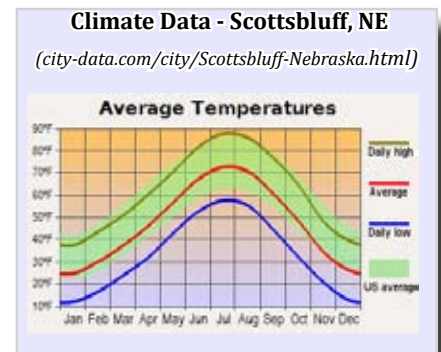

A Winterhardy, High-Yielding Diploid Annual Ryegrass

According to multiple years of data out of Scottsbluff, NE, Ed diploid annual ryegrass is a good choice for those needing a winter-hardy annual ryegrass. While most annual ryegrass data is gathered from southern states, this trial helps show how a variety might do under more severe temperatures. Ed was tested for four subsequent years between 2002-06, where the variety exhibited consistently high survivability and excellent yields. *(By the way, if you aren't familiar with Scottsbluff, look at the adjacent climate graph.)* This data extends our confidence in Ed's ability to give top yields, and winter survivability throughout the country. Find more data at www.SmithSeed.com, or contact us directly.