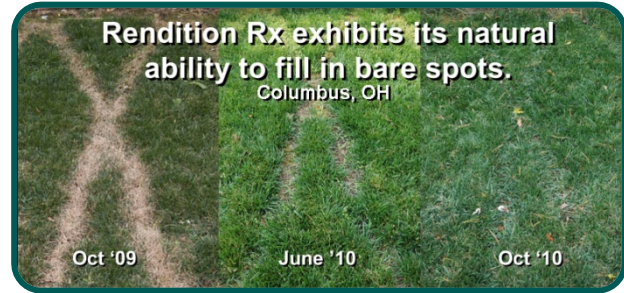

Rendition Rx

Turf-Type Tall Fescue Featuring
Rapidly Expressing Rhizomes

JUST WHAT THE DOCTOR ORDERED

Rendition Rx turf-type tall fescue is simply good medicine for a beautiful, healthy lawn. Drawing out the best plants from the original Rendition tall fescue and other varieties, selection work on **Rendition Rx** began years ago. Specific selection efforts were made to improve brown patch resistance, turf quality and performance under stress.

WELL ESTABLISHED

Rendition Rx lawns establish quickly; providing thick, lush, dense turf rapidly. This helps reduce weed infestations and provides early ground coverage. Once established a **Rendition Rx** lawn has excellent sod strength, dark green color, disease resistance and shade tolerance, allowing **Rendition Rx** to be used in a wide range of applications and soil conditions.

Complete results available at www.ntep.org

FILL IN THE BLANKS

Over time every lawn experiences some sort of damage, leaving bare spots. Maybe it is from a pet, a piece of lawn furniture, or caused by adverse weather. It happens to every lawn. While most tall fescue varieties have only a limited ability to fill in these blank spots, **Rendition Rx** has been specifically selected to produce rhizomes (or underground shoots) quickly, enabling it to provide increased density and fill in bare spots with new plants. And with every new plant **Rendition Rx** creates, that means your lawn has more of its attractive and strong characteristics. We call this technology "Rapid Expressing Rhizomes," and it is available in every **Rendition Rx** seed and plant.